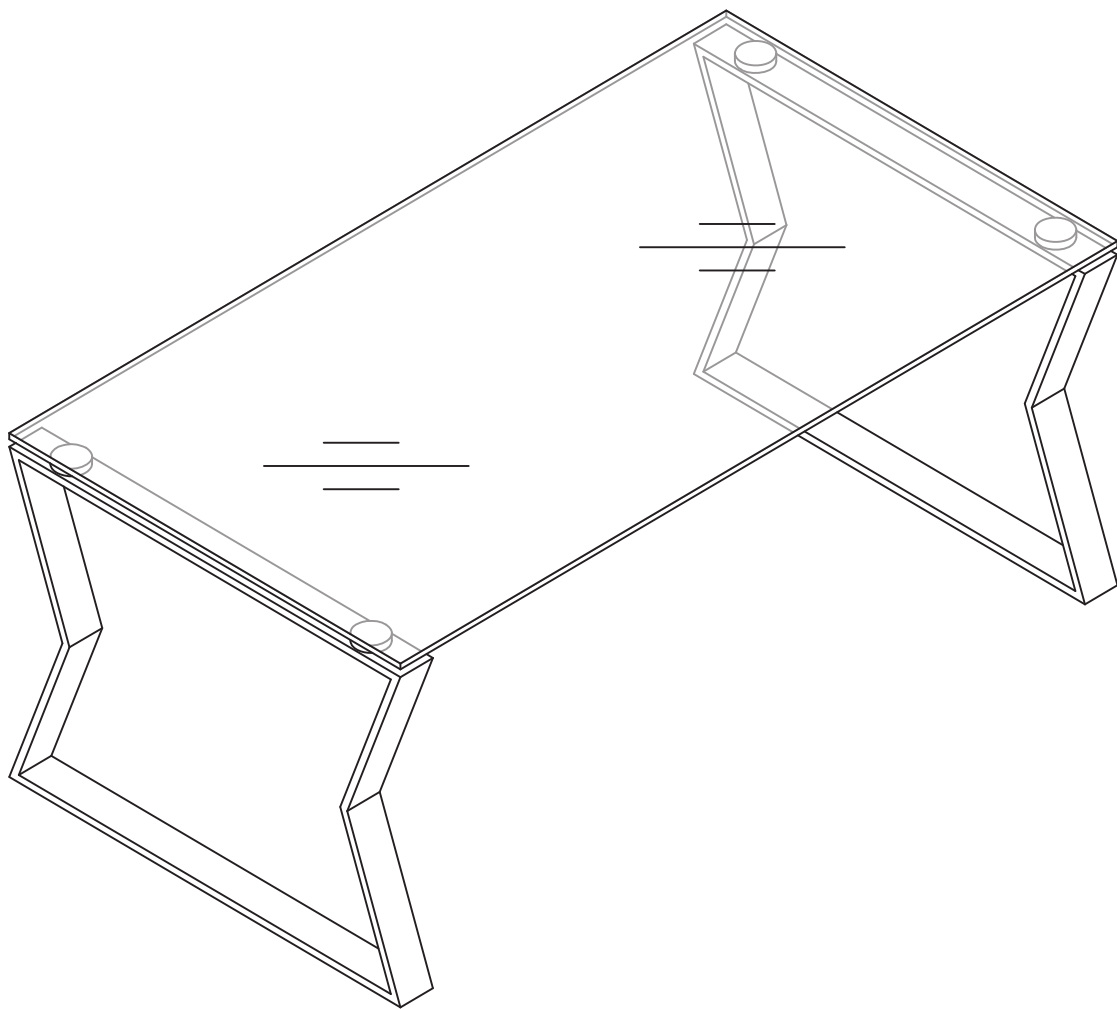

ELLA+ROSS

Assembly Instructions

CELTIC

Coffee Table

ASSEMBLY INSTRUCTIONS

Please read the instructions carefully before beginning assembly. Ensure that you have all parts before assembly.

Place all parts on a soft and flat surface that is free of any debris to prevent scratches.

We're here to help - contact our Customer Service team by emailing cs@ellaandross.com for questions or concerns.

PARTS INVENTORY		
ID	DESCRIPTION	QTY
A	GLASS TOP 	1
B	LEGS 	2
C	SCREW 	8
D	ALLEN KEY 	1

1

2

Place upside down on a soft surface.