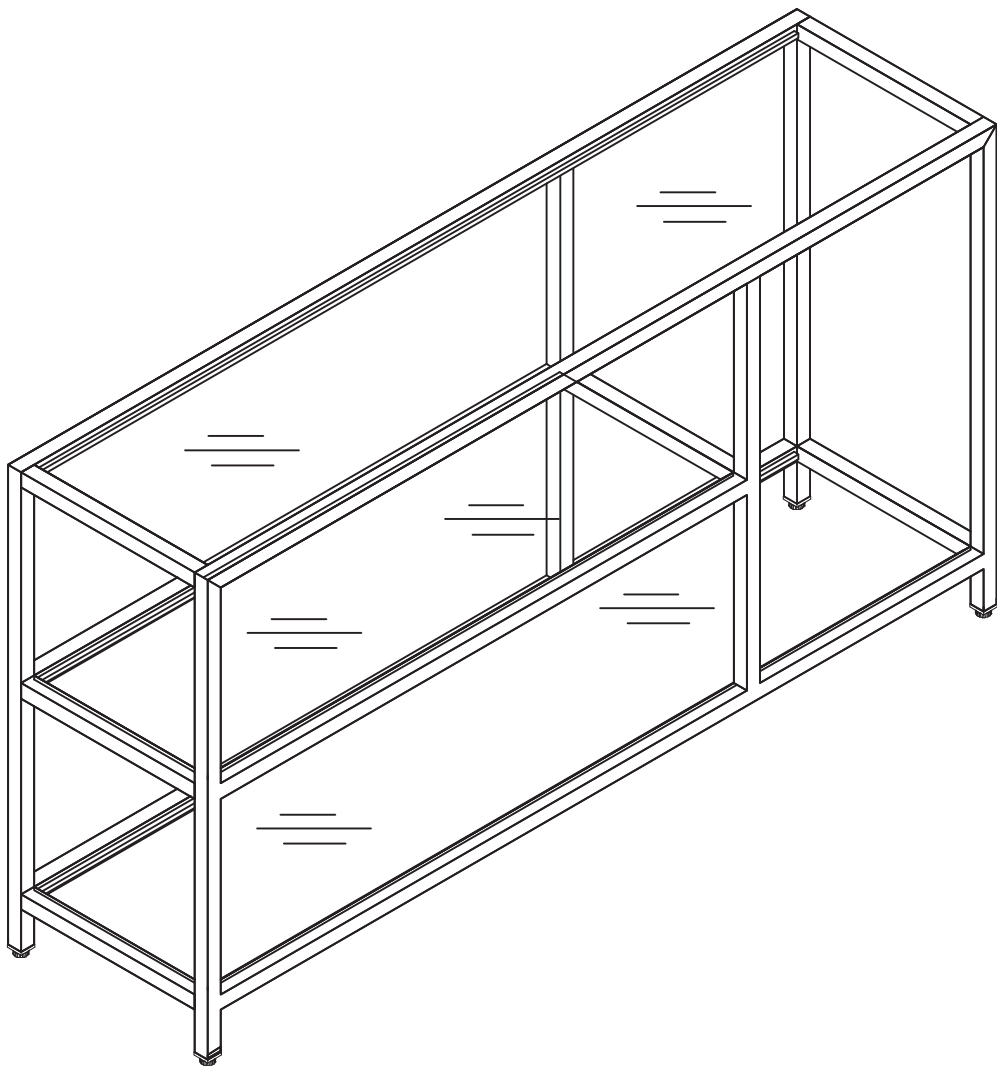

ELLA+ROSS

Assembly Instructions

MURRAY

Console Table

ASSEMBLY INSTRUCTIONS

Please read the instructions carefully before beginning assembly. Ensure that you have all parts before assembly.

Place all parts on a soft and flat surface that is free of any debris to prevent scratches.

We're here to help - contact our Customer Service team by emailing cs@ellaandross.com for questions or concerns.

PARTS INVENTORY		
ID	DESCRIPTION	QTY
A	GLASS - Top 	1
B	GLASS - Middle 	1
C	GLASS - Bottom 	1
D	FRAME - Back 	1
E	FRAME - Front 	1
F	METAL RODS 	6
G	SCREW 	24
H	ALLEN - KEY 	1
I	ANTI-SLIP BUMPERS 	18
J	WASHER 	24