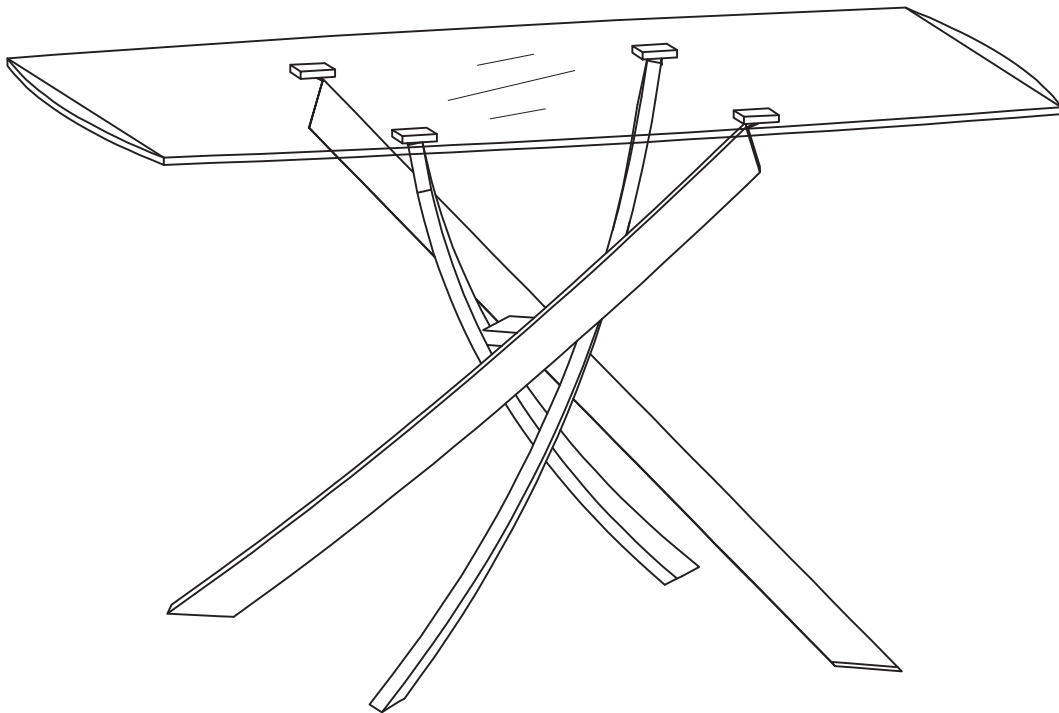

ELLA+ROSS

Assembly Instructions

VERITY

Dining Table

ASSEMBLY INSTRUCTIONS

Please read the instructions carefully before beginning assembly. Ensure that you have all parts before assembly.

Place all parts on a soft and flat surface that is free of any debris to prevent scratches.

We're here to help - contact our Customer Service team by emailing cs@ellaandross.com for questions or concerns.

PARTS INVENTORY		
ID	DESCRIPTION	QTY
A	GLASS TOP 	1
B	LEGS 	4
C	SCREW - Flat Top 	4
D	SCREW 	4
E	WASHER 	4
F	LEG BASE SCREWS 	4
G	ALLEN KEY - Big 	1
H	ALLEN KEY - Small 	1
I	CONNECTOR 	1